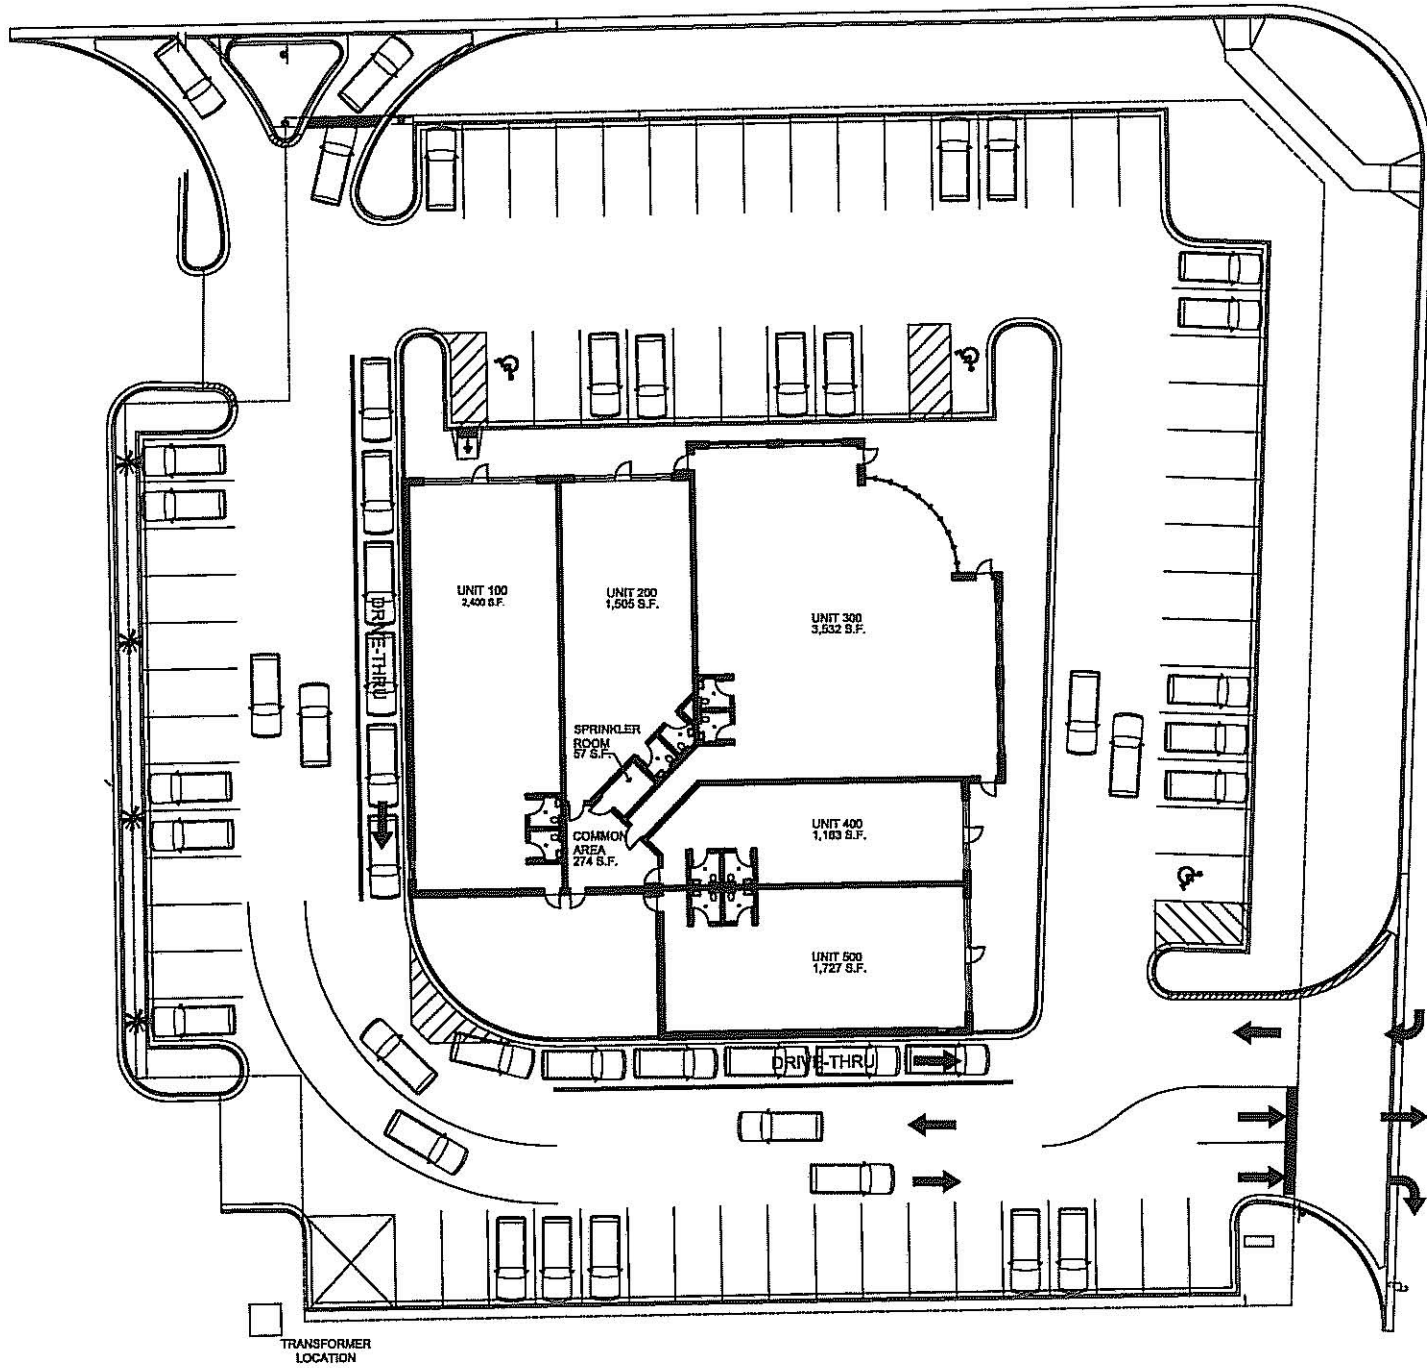

DEVON AVE

WOODDALE ROAD

TRANSFORMER
LOCATION

110 WEST DEVON AVE. SITE / BUILDING PLAN