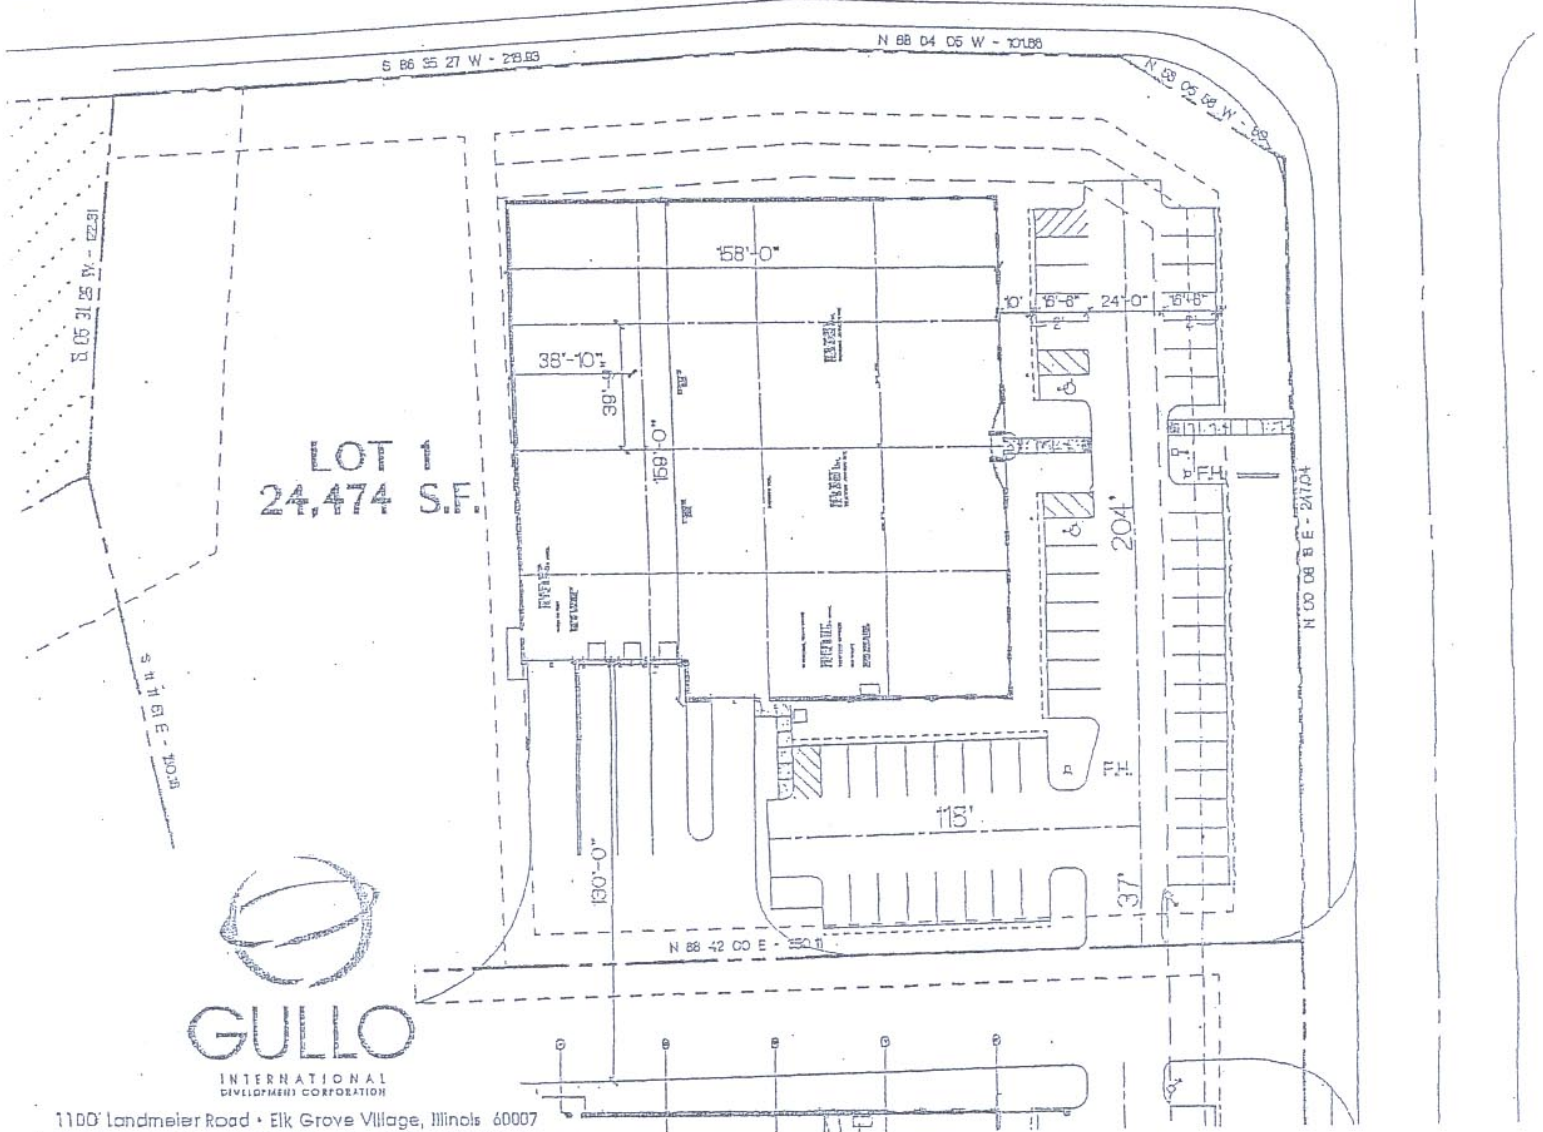

DRIVE

LOT 1  
24,474 S.F.

1100 Landmeier Road • Elk Grove Village, Illinois 60007  
 For more information, contact Giovanni Gullo  
 TEL 847.364.7000 • FAX 847.364.7030  
 www.gullo.com