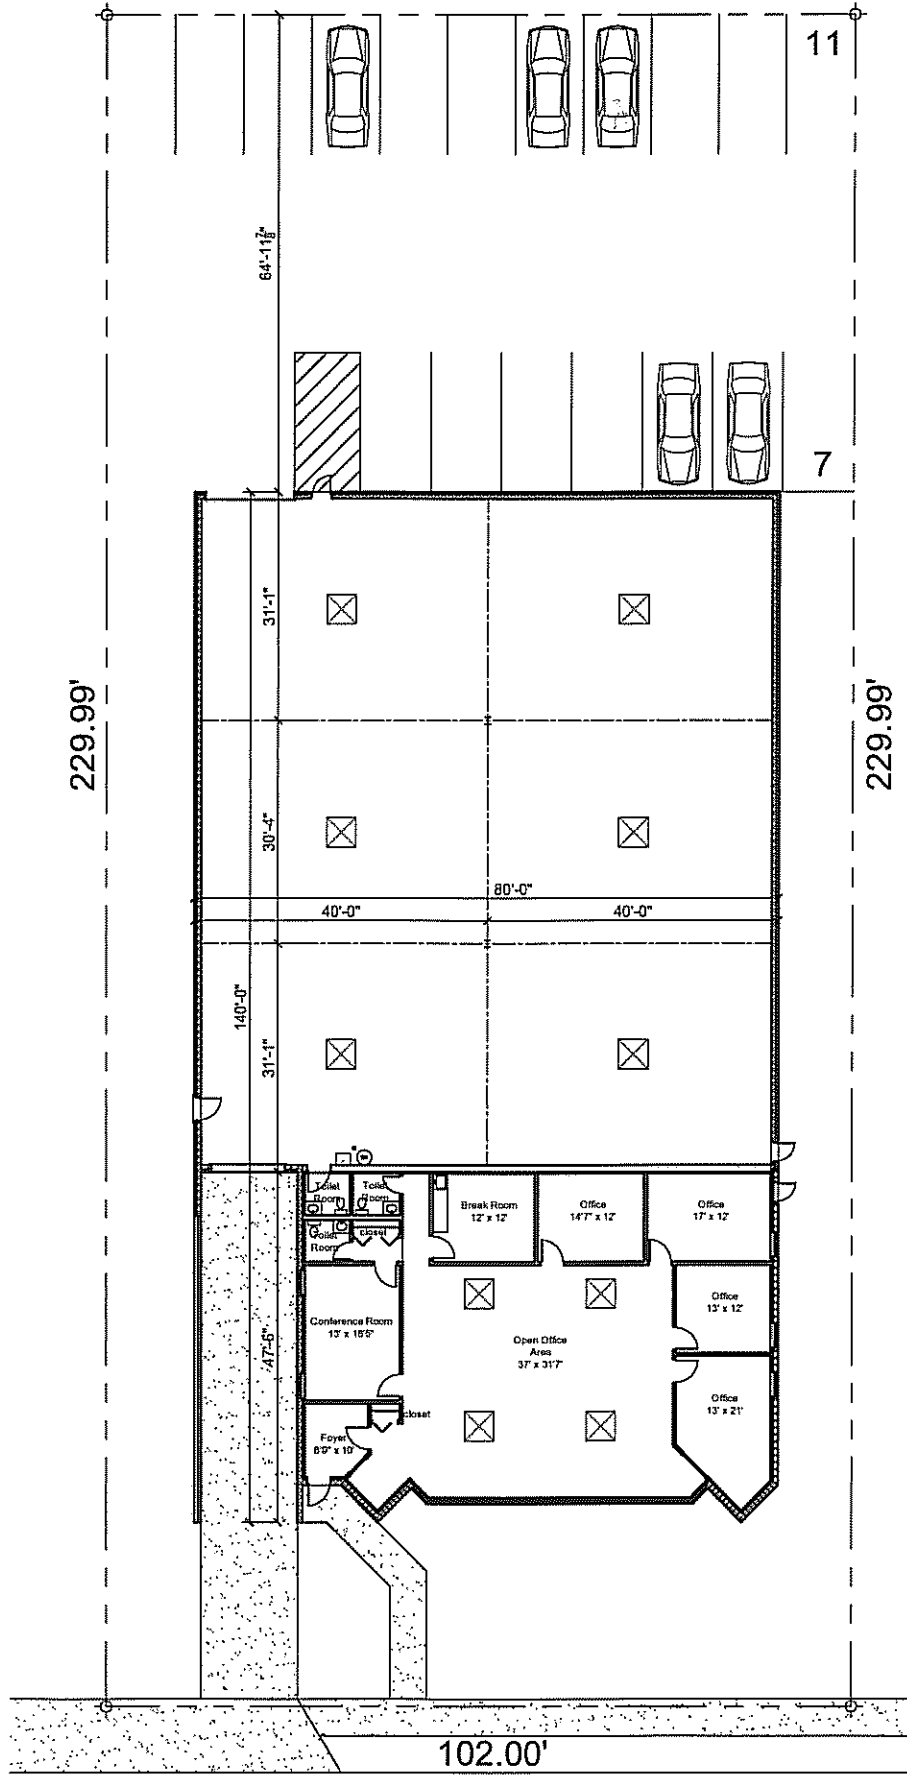

1291 BRUMMEL AVE, ELK GROVE VILLAGE, ILLINOIS 60007

102.00'

102.00'

BRUMMEL AVE.